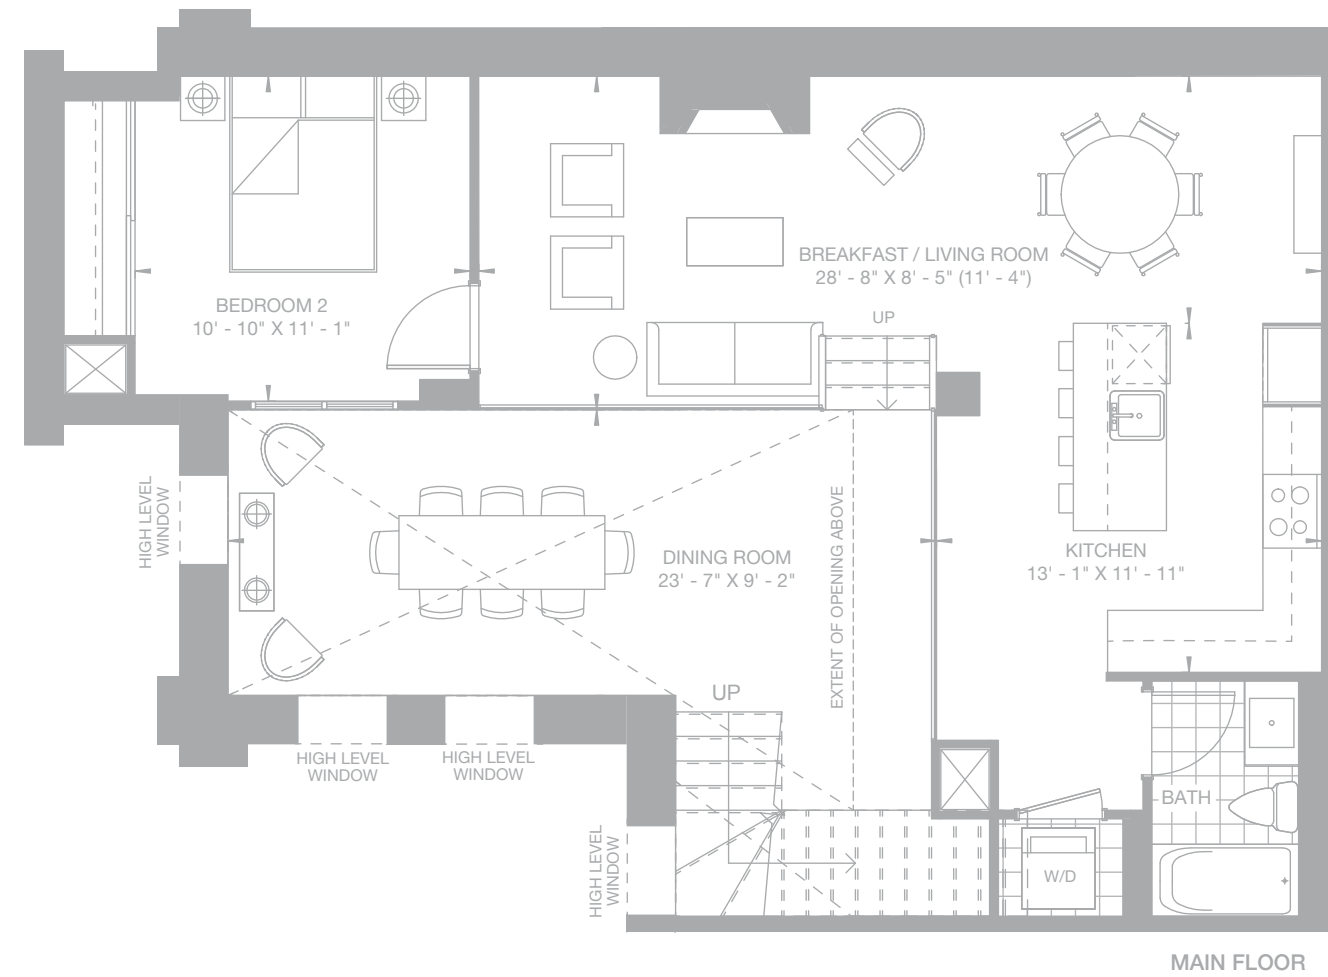

TOWNHOME

114

2 BEDROOM & DEN

INTERIOR 2,001 SQ.FT.  
EXTERIOR 0 SQ.FT.  
TOTAL 2,001 SQ.FT.

All area and stated dimensions are approximate. Actual usable floor space may vary from the stated floorplan. Details and specifications are subject to change without notice. E. & O.E. 2018