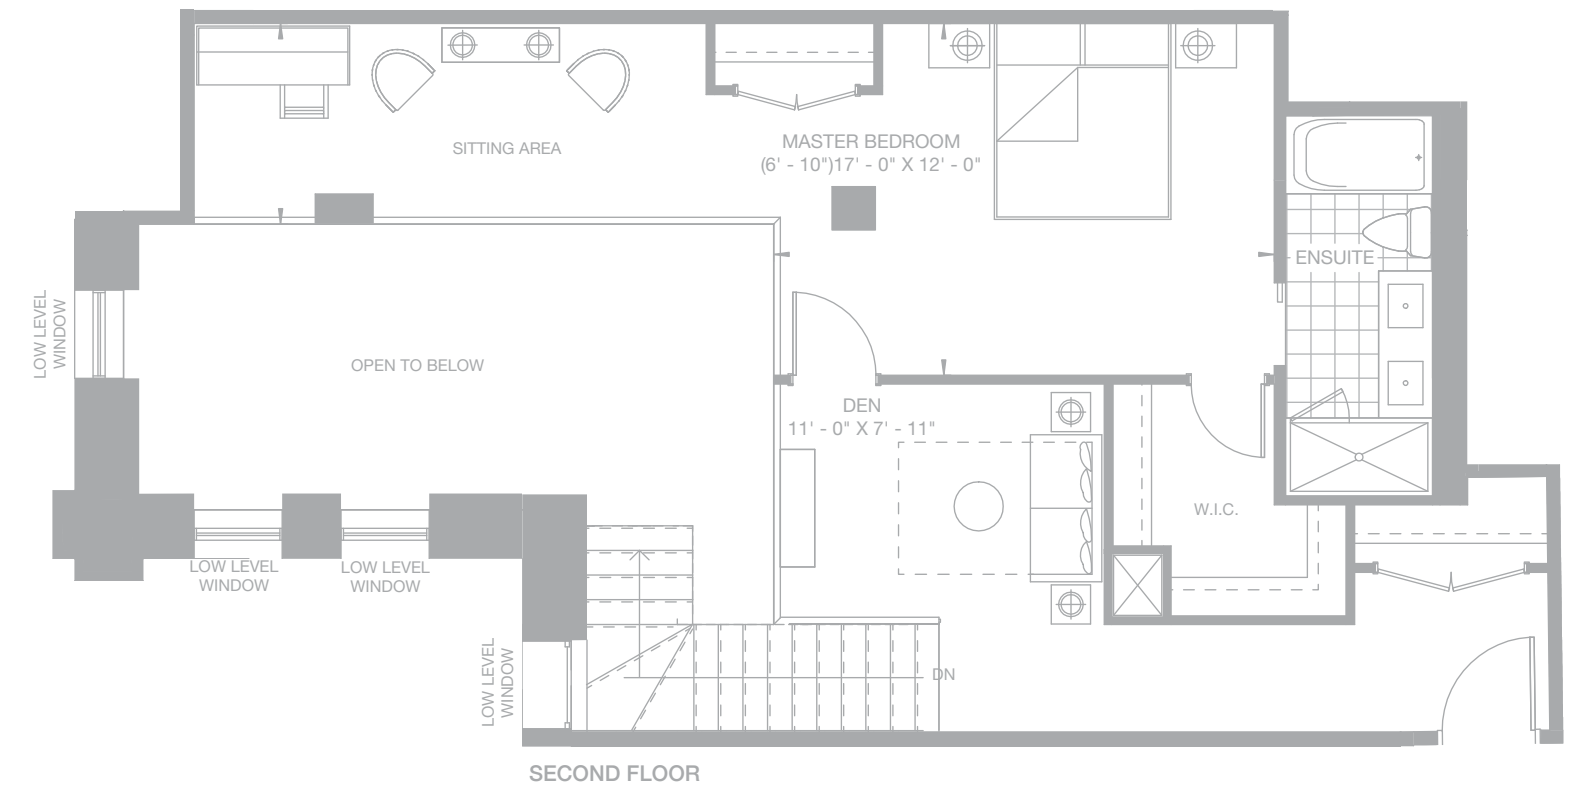

TOWNHOME

114

2 BEDROOM & DEN

INTERIOR 2,001 SQ.FT.  
EXTERIOR 0 SQ.FT.  
TOTAL 2,001 SQ.FT.

All area and stated dimensions are approximate. Actual usable floor space may vary from the stated floorplan. Details and specifications are subject to change without notice. E. & O.E. 2018