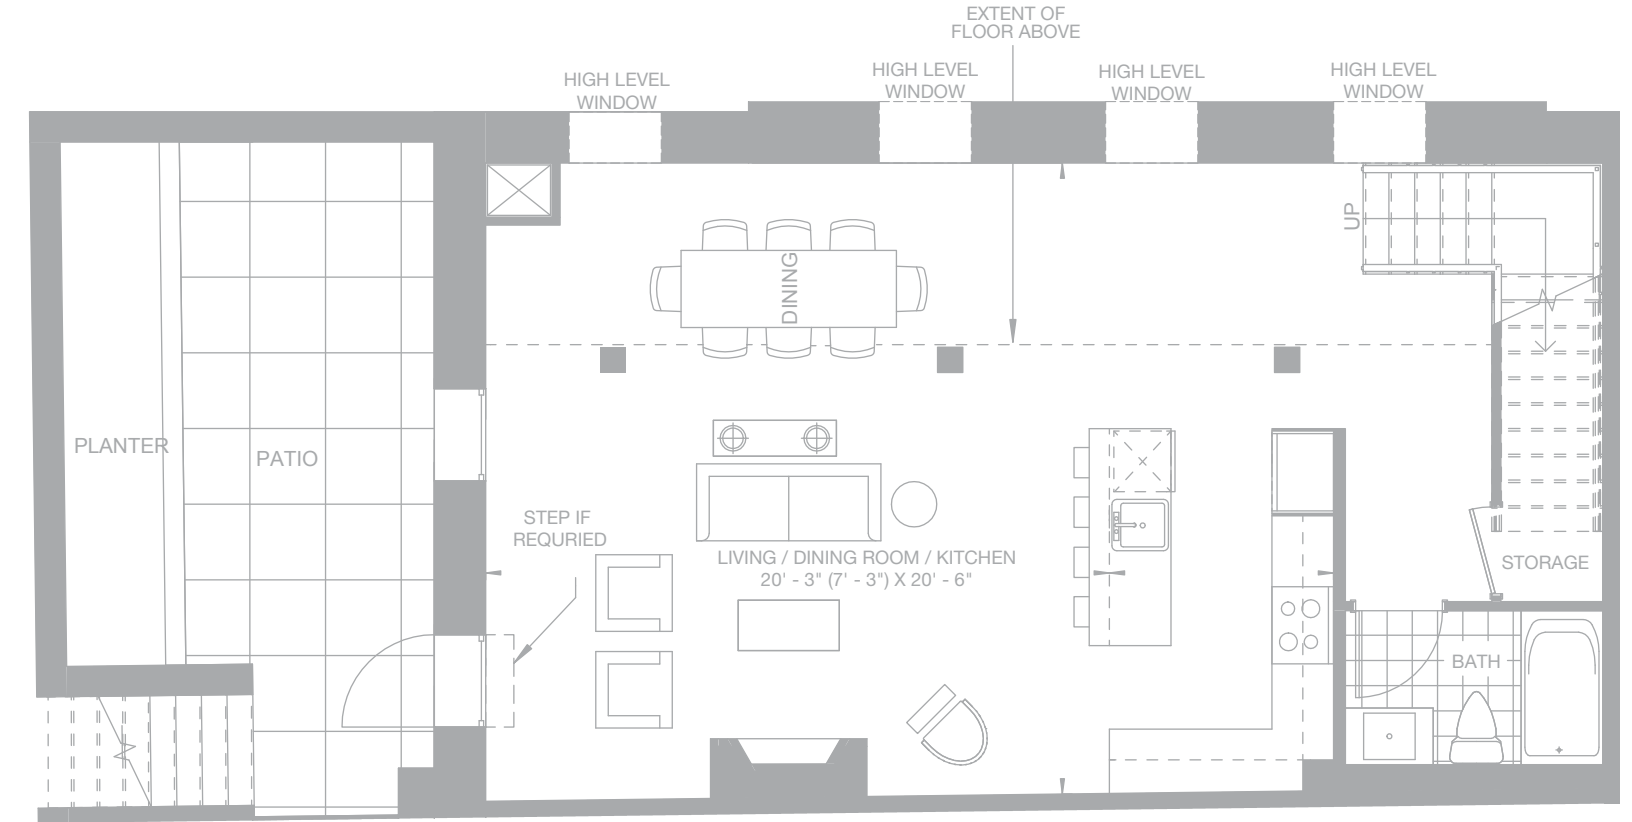

TOWNHOME

113

1 BEDROOM & DEN

INTERIOR 1,584 SQ.FT.
 EXTERIOR 134 SQ.FT.
 TOTAL 1,718 SQ.FT.

All area and stated dimensions are approximate. Actual usable floor space may vary from the stated floorplan. Details and specifications are subject to change without notice. E. & O.E. 2018