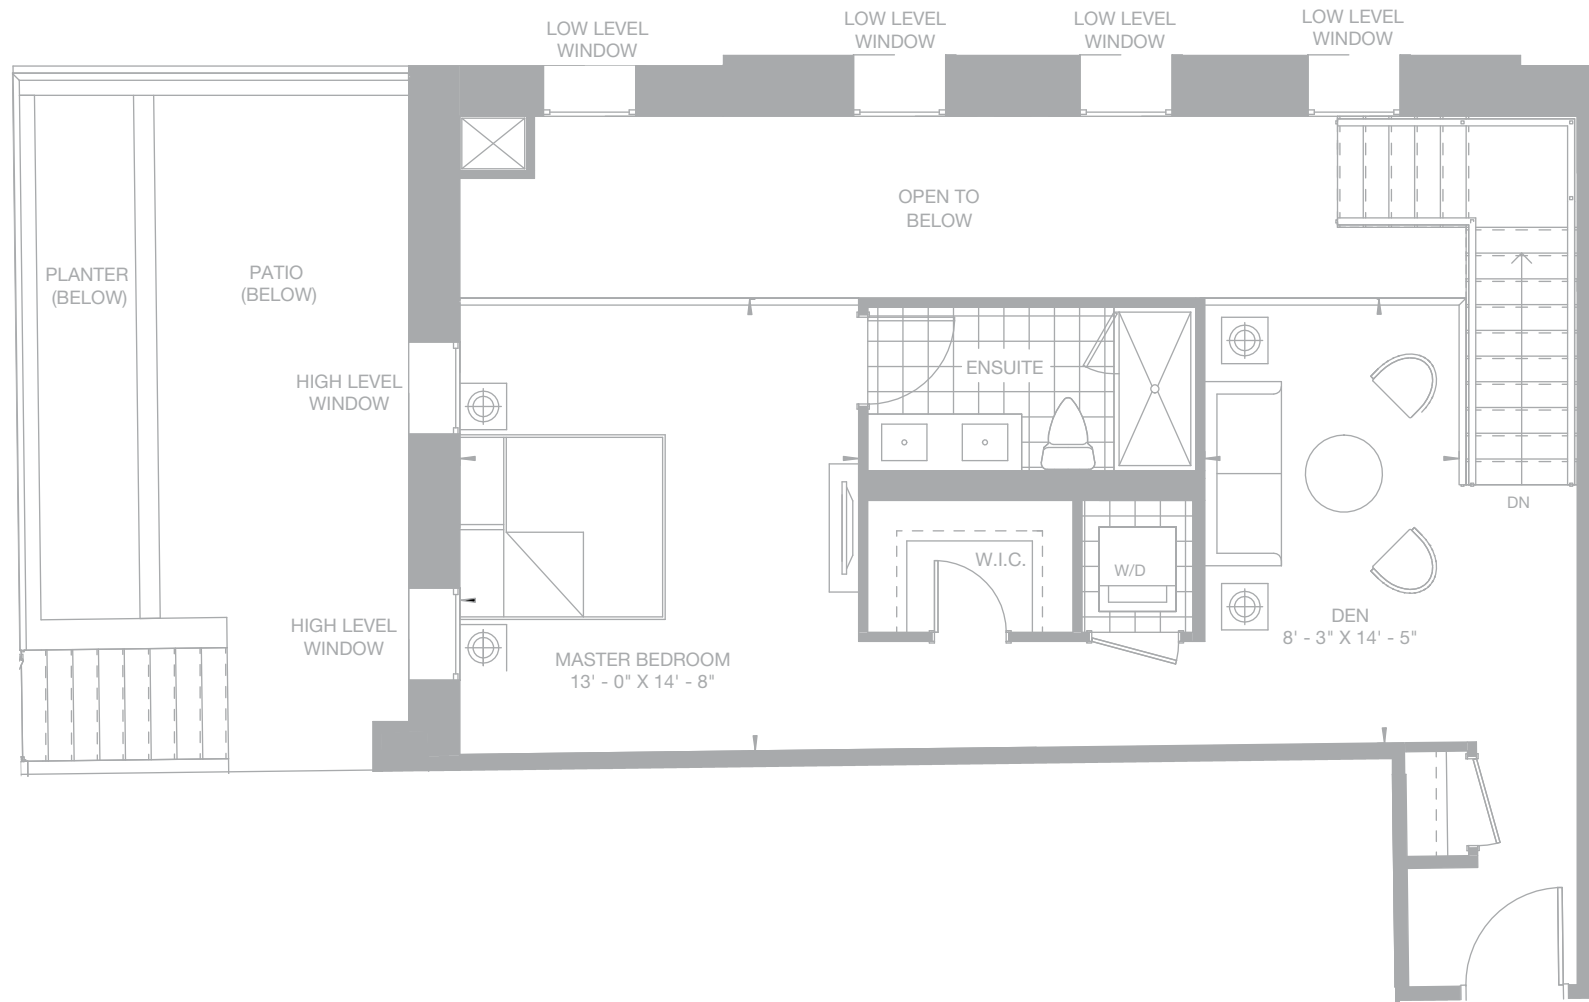

TOWNHOME

113

1 BEDROOM & DEN

INTERIOR 1,584 SQ.FT.
 EXTERIOR 134 SQ.FT.
 TOTAL 1,718 SQ.FT.

All area and stated dimensions are approximate. Actual usable floor space may vary from the stated floorplan. Details and specifications are subject to change without notice. E. & O.E. 2018