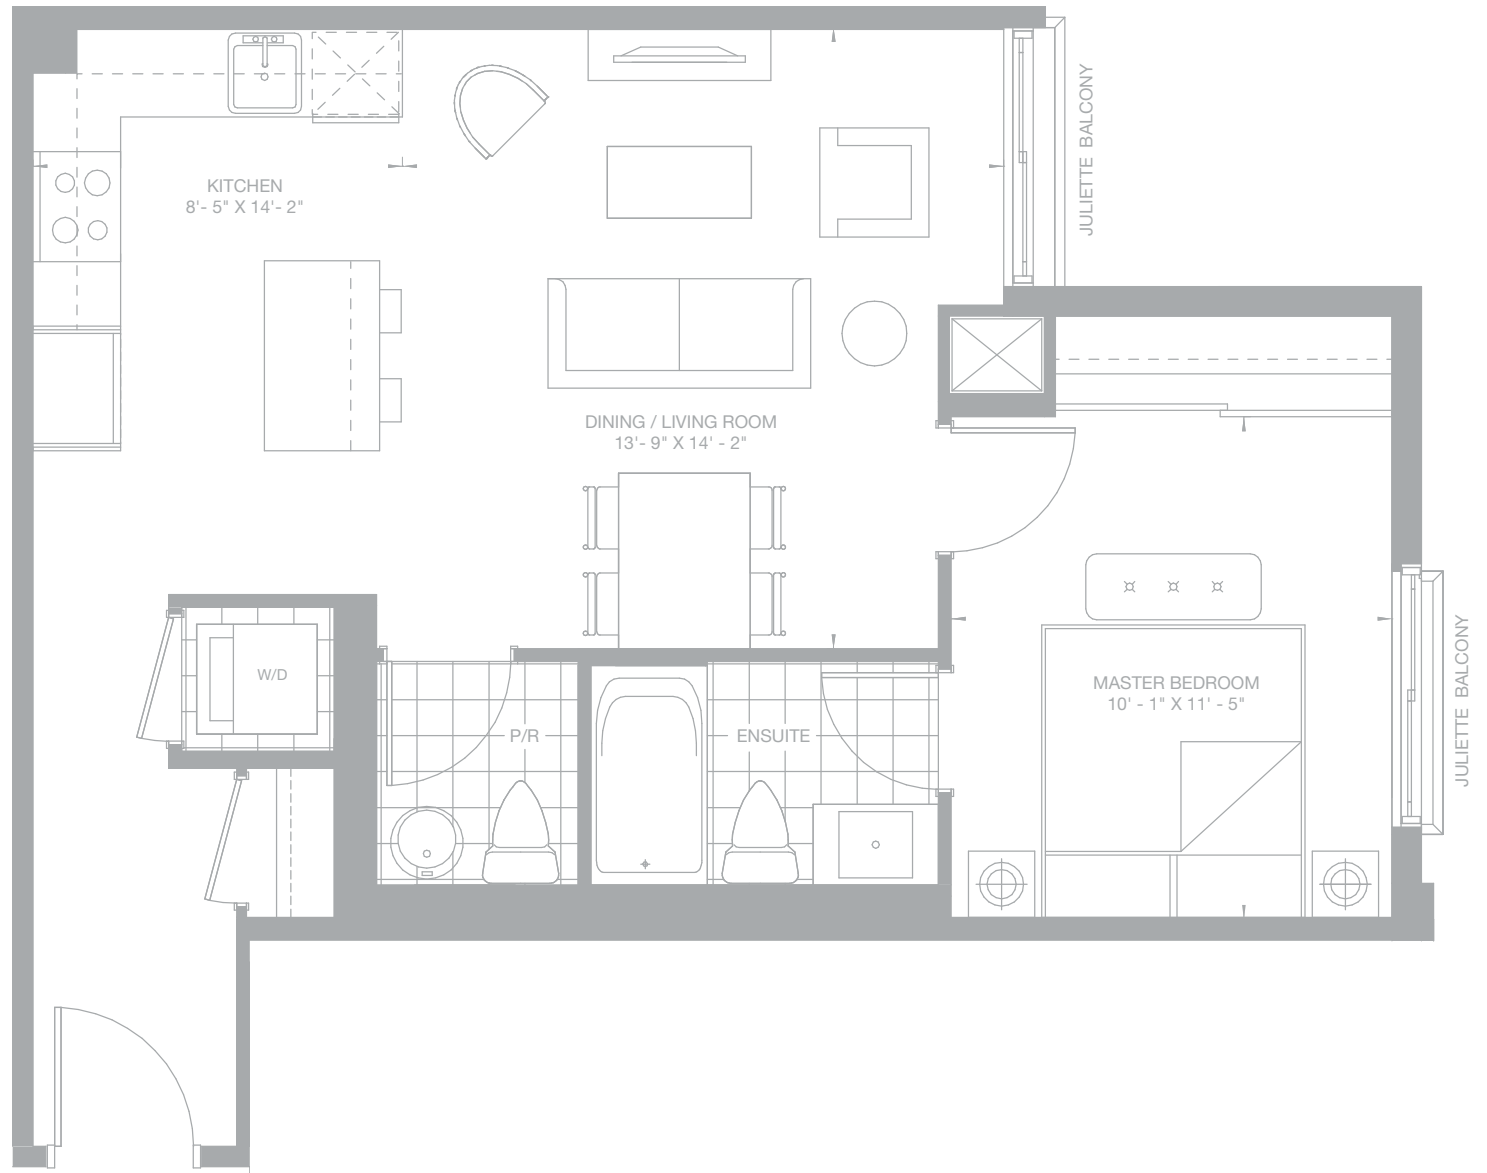

CONDOMINIUM

105

1 BEDROOM

INTERIOR 677 SQ.FT.
EXTERIOR 0 SQ.FT.
TOTAL 677 SQ.FT.

FLOOR 1

All area and stated dimensions are approximate. Actual usable floor space may vary from the stated floorplan. Details and specifications are subject to change without notice. E. & O.E. 2018