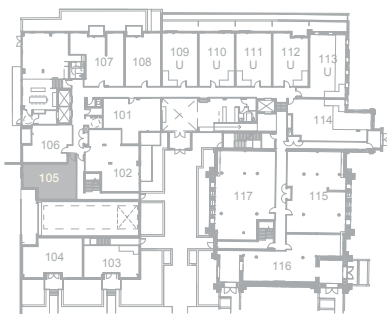

CONDOMINIUM

105

1 BEDROOM

INTERIOR 677 SQ.FT.
EXTERIOR 0 SQ.FT.
TOTAL 677 SQ.FT.

FLOOR 1

All area and stated dimensions are approximate. Actual usable floor space may vary from the stated floorplan. Details and specifications are subject to change without notice. E. & O.E. 2018